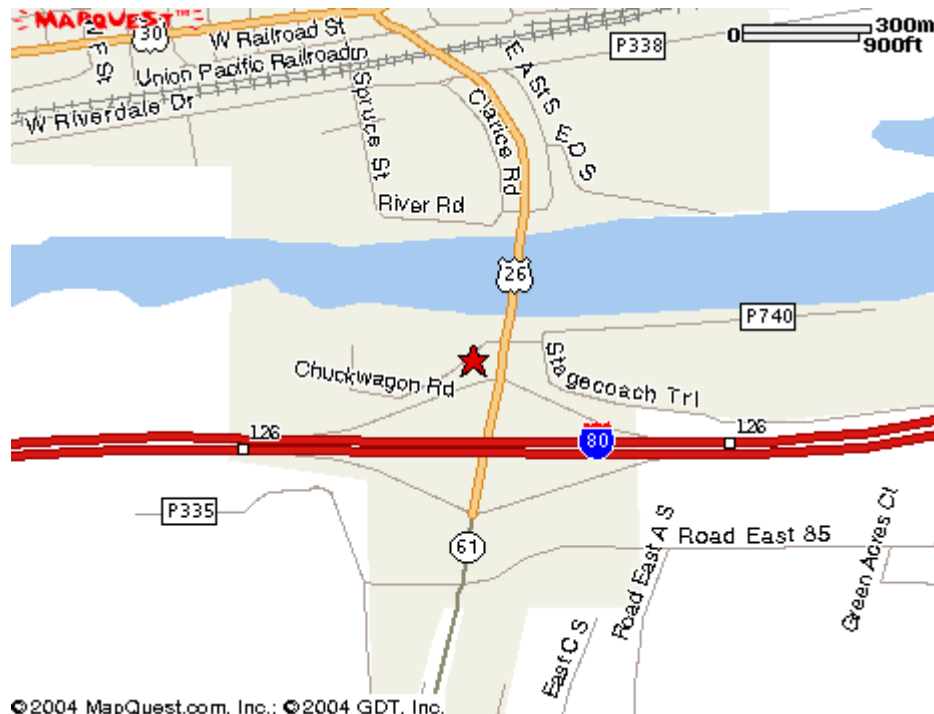

No·till

On The Plains

P.O Box 379
Wamego, KS 66547-0379
888-330-5142
Fax: 785-456-1434
information@notill.org
www.notill.org

WHIRLWIND NO-TILL EXPO August 24

Directions to Grey Goose Lodge
201 Chuckwagon Road
Ogallala, Nebraska
Phone: 308-284-3623

Meet at the lodge at 8:00 a.m.

by farmers...for farmers